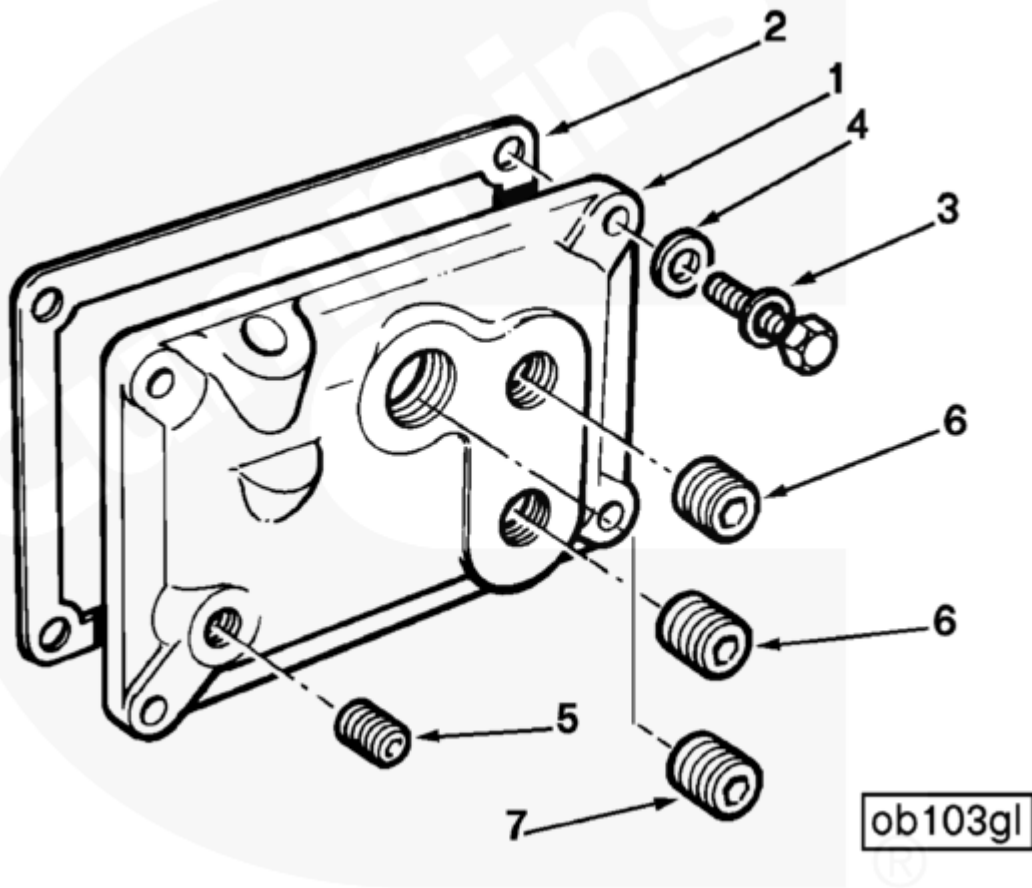

Parts Catalog - Option Detail

Electronic Parts Catalog - Option Detail				
Option	Group	Graphic	Film Card	Date
FO1026	01.08	ob103gl	F	13-JAN-98
Engines	NH/NT 855, NT495, NT743, NTA855 N106			

©Cummins Inc

[SMALL](#) | [MEDIUM](#) | [LARGE](#)

Cart	Ref No	Part Number	Part Description	Required	Remarks
<input type="button" value="View My Cart"/>					
		FO1026	Hand Hole Cover		
					Hand Hole Cover
					Use only when filler located
					in valve cover.
					Cover has provision for oil

					gauge.
<input type="checkbox"/>	1	3057476	Hand Hole Cover	1	
<input type="checkbox"/>	2	3068466	Hand Hole Gasket	1	
<input type="checkbox"/>	3	3010595	Captive Washer Cap Screw	4	3/8 - 16 X 1 in.
<input type="checkbox"/>	4	S 602	Plain Washer	4	3/8 in.
<input type="checkbox"/>	5	3008466	Pipe Plug	1	1/4 NPT.
<input type="checkbox"/>	6	3008468	Pipe Plug	2	1/2 NPT.
<input type="checkbox"/>	7	3008469	Pipe Plug	1	3/4 NPT